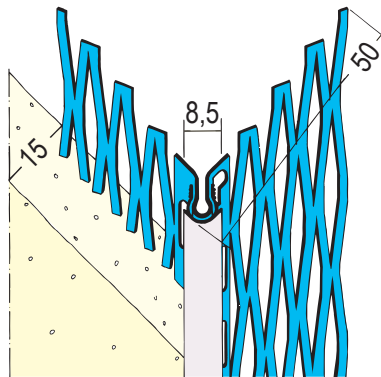

# Product data sheet

Status: 02.09.2023 | 14:27

Item no. 1028

<b>Designation</b>	Corner bead for exterior render 15 mm, rounded edge
<b>Description</b>	PROTEKTOR Corner profile made of galvanised steel with PVC coating for interior and exterior plaster of 15 mm and thicker. The PVC coating protects against wear and corrosion.
<b>Product area</b>	External rendering
<b>Product category</b>	Corner profiles
	Reinforcing plaster ,Insulating plaster,Deposits cleaning ,Lime plaster,Lime cement plaster,Cement plaster
<b>Plaster thickness</b>	15,0 mm
<b>Material</b>	Galvanised steel, with PVC coating
<b>Galvanizing</b>	Z 275
<b>Standard EN</b>	EN 13658-2
<b>Product length</b>	250,0 cm, 300,0 cm
<b>Rounding off radius</b>	3,5 mm
<b>Productcolor</b>	10, white
<b>Reaction to fire (R2F)</b>	E
<b>Packaging Unit</b>	15 STB / 42 BUN
<b>Leaflet</b>	* Leaflet Planning and Application of Metallic Plaster Profiles; Publisher: European Trade Association Europrofiles, <a href="http://www.europrofiles.com">www.europrofiles.com</a> * Leaflet Winter Construction Sites; Publisher: Bundesverband der Gipsindustrie e.V., <a href="http://www.gips.de">www.gips.de</a>