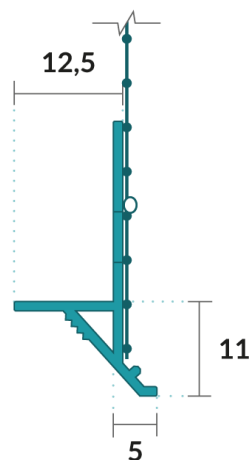

## VF F / FINISHING PROFILE WITH DRIP EDGE

PVC finishing profile with drip edge for façade boards (in ventilated cladding systems)

<b>Brand</b>	Albau
<b>Suitable for</b>	Façade boards with a thickness of 12,5 mm or more
<b>Profile material</b>	PVC – alkali and UV resistant
<b>Mesh material</b>	Glass fibre complying with ETAG 004
<b>Profile length</b>	2500 mm
<b>Mesh width</b>	100 mm
<b>Other dimensions</b>	See the scheme

- For façade boards with a thickness of 12,5 mm or more
- The mesh is welded to the profile with plastic rods - thermal joint
- The pronounced shape of the drip board assures water drainage from the system, elimination of capillarity and potential plaster cracking in winter
- Invisible drip edge, under-plaster bead
- The sophisticated shape allows accurate mortar and plaster application in the required constant thickness
- The chamber structure of the profile increases profile impact resistance and stability
- Prevents hair cracks