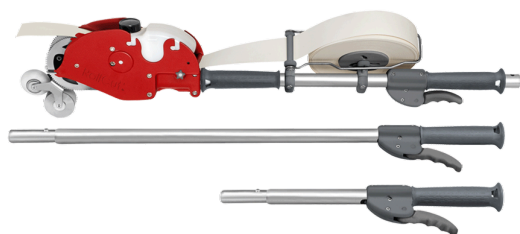

## ROLLCUT'®

REF.	SIZE	EAN CODE	CUSTOMS CODE
3314000		3289553314001	82055910

### APPLICATIONS

- Only one tool for rolling out, laying and cutting paper joint tape.  
On walls and ceilings, including corners up to 3 m high without a bench or stilts**
- Short version without extension for difficult access, such as cupboards...
  - Medium extension for vertical installation
  - Long extension for vertical and curved installation
  - Increased productivity guaranteed in addition to Roll'Enduit® and the entire perchable range or in the context of airless application

### TECHNICAL DESCRIPTION:

- Delivered in a transport case with 2 aluminium extensions with rubberised handles
- The tape is moistened during installation, which limits bubbling when drying
- Precise cutting integrated in the head, no pre-cutting, perfect connections, no overlapping
- 1 water tank consumed = 150 linear metres of non-stop tape laying